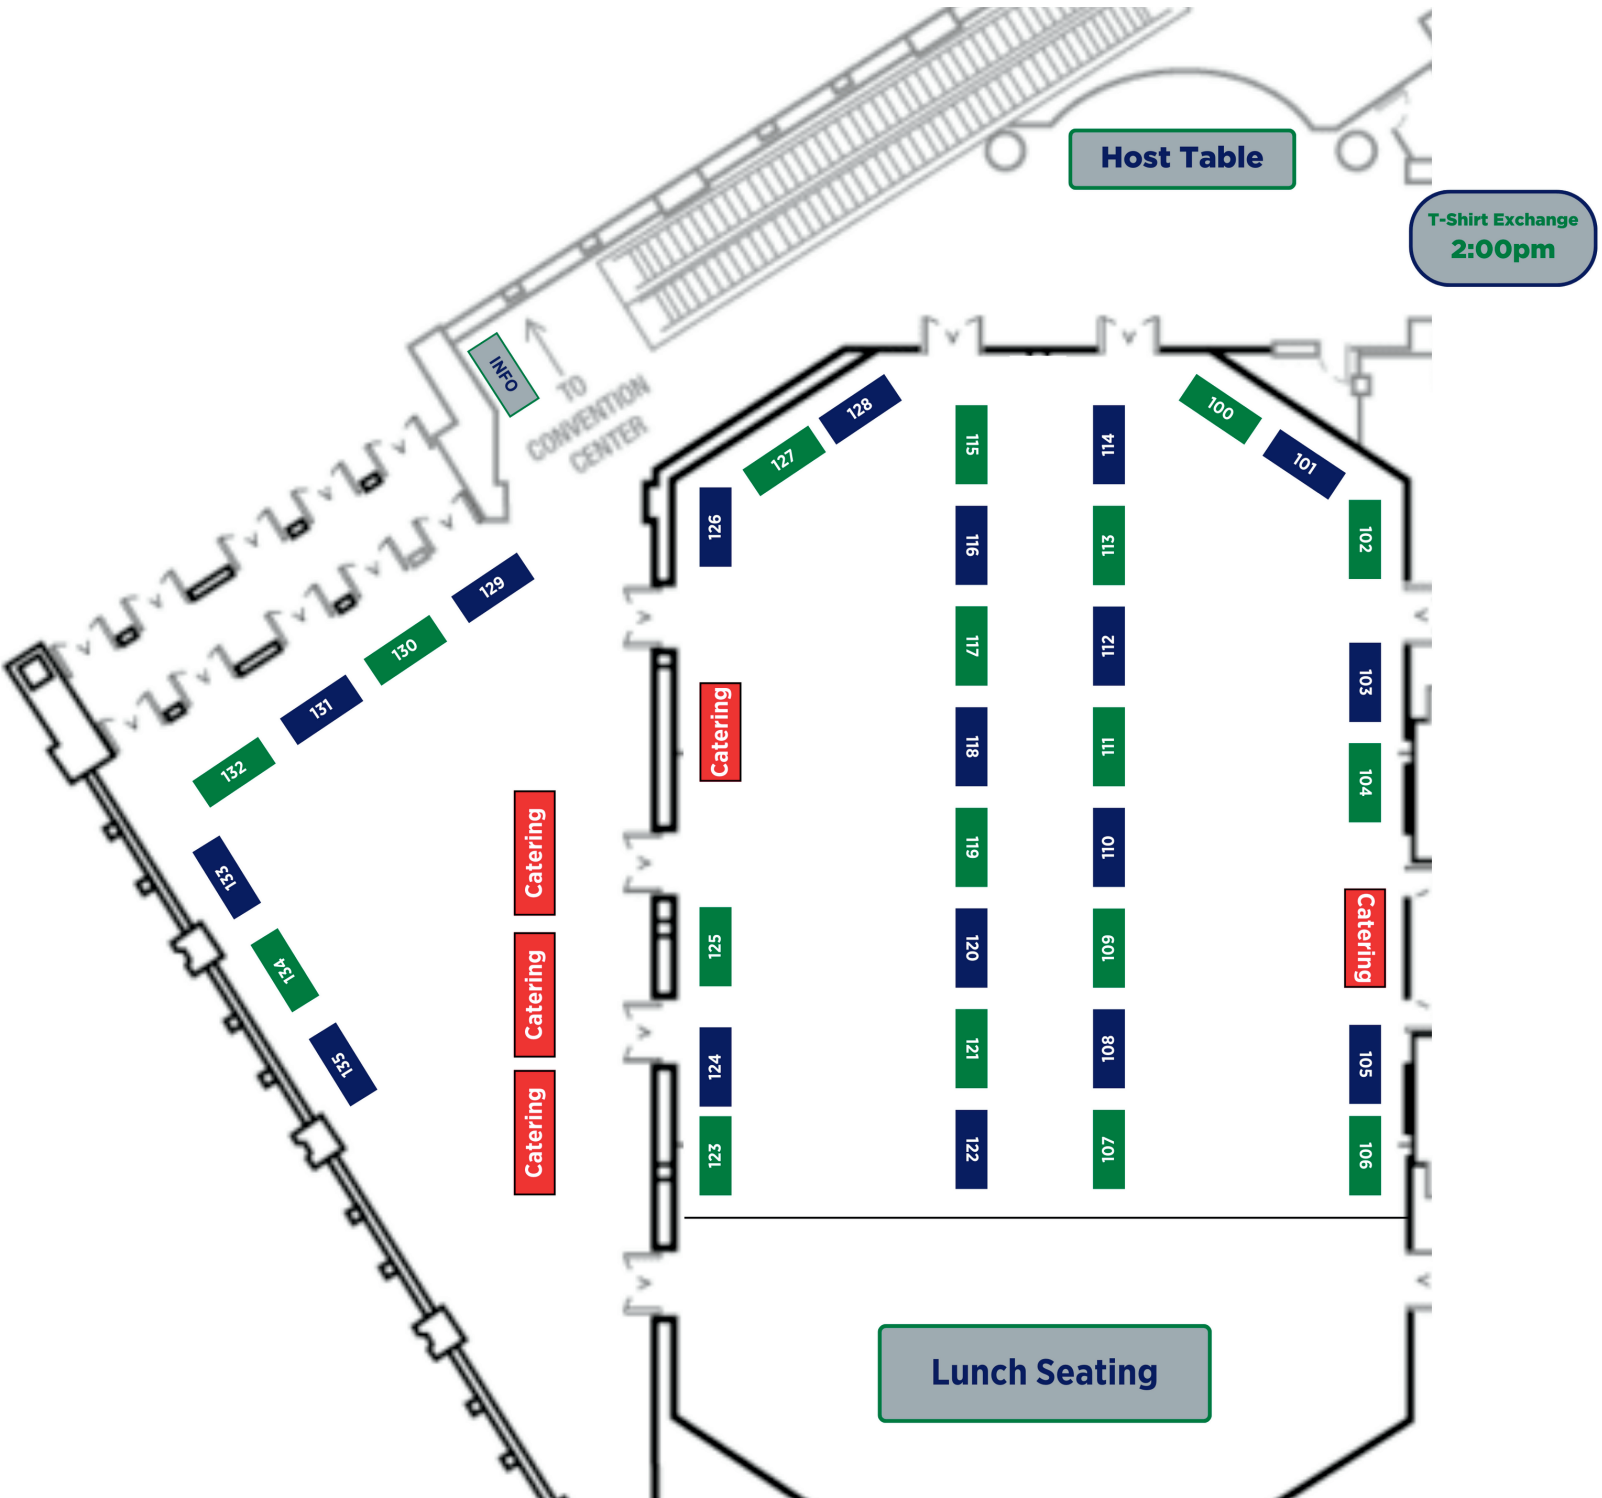

Region I Hartford

EXPO

11:00am - 12:00pm - Decision Makers Invite Only

12:00pm - 3:00pm - All Conference Expo

12:00pm - 2:00pm - Lunch

2:00pm - 2:45pm - T-Shirt Exchange

VENDORS

- Action Floor Systems | **Booth #100** | Flooring / Sports Surfaces | www.actionfloors.com
- BSN Sports | **Booth #101** | Apparel / Fitness Equipment | www.bsnsports.com
- Campus Fitness Solutions | **Booth #102** | Recreation Software | <https://utrackr.com/>
- Cannon Design | **Booth #103** | Architecture | www.cannondesign.com
- Cardio Sport | **Booth #135** | Fitness Programming | www.cardiosport.net
- ClearSpan Structures | **Booth #104** | Facility Structures / Equipment | www.clearspan.com
- College Promo, Inc | **Booth #105** | Apparel | www.collegepromo.com
- Ecore Athletic | **Booth #106** | Flooring / Sports Surfaces | www.ecoreintl.com
- Eleiko | **Booth #130** | Fitness Equipment | www.eleiko.com
- Fitness Showrooms | **Booth #133** | Fitness Equipment | www.fitnessshowrooms.com
- Fitnessmith | **Booth #107** | Fitness Equipment | www.fitnessmith.com
- Full Circle Padding | **Booth #108** | Fitness Equipment / Padding | www.fullcirclepadding.com
- Fusion | **Booth #109** | Recreation Software | www.fusionfamily.com
- GameTime | **Booth #110** | Fitness / Playground Equipment | www.gametime.com
- Grit 'N Wit | **Booth #120** | Special Events / Programming | www.gritnwit.com
- JCJ Architecture | **Booth #111** | Architecture | www.jcj.com/
- Life Fitness | **Booth #112** | Fitness Equipment | www.lifefitness.com
- Matrix | **Booth #113** | Fitness Equipment | www.matrixfitness.com
- Mondo America, Inc. | **Booth #121** | Flooring / Sports Surfaces | www.mondoworldwide.com
- New England Sports Floors | **Booth #122** | Flooring / Sports Surfaces | www.nesportsfloors.com
- Nex Play LLC | **Booth #123** | Fitness Equipment
- OSPOrts | **Booth #114** | Architecture | www.osports.com
- Peloton/Precor | **Booth #115** | Fitness Equipment | www.precor.com
- Perform Better | **Booth #134** | Fitness Equipment/ Accessories | www.performbetter.com
- Plae | **Booth #116** | Flooring/ Sports Surfaces | www.plae.us
- S3 Design Inc | **Booth #131** | Architecture | www.s3-design-inc.com
- Sasaki | **Booth #124** | Architecture | www.sasaki.com
- Sports Imports | **Booth #117** | Facility Structures / Equipment | www.sportsimports.com
- SubitUp | **Booth #118** | Recreation Software | www.subitup.com
- True Fitness / Octane Fitness | **Booth #125** | Fitness Equipment | www.truefitness.com
- True Bounce, Inc. | **Booth #126** | Facility Structures / Equipment | www.truebounce.com
- Ultimate Athletic Sportswear | **Booth #127** | Apparel | www.ultimateathletic.com
- USA Team Handball | **Booth #128** | Sport Association | www.teamusa.org/usa-team-handball
- Woodway | **Booth #119** | Fitness Equipment | www.woodway.com